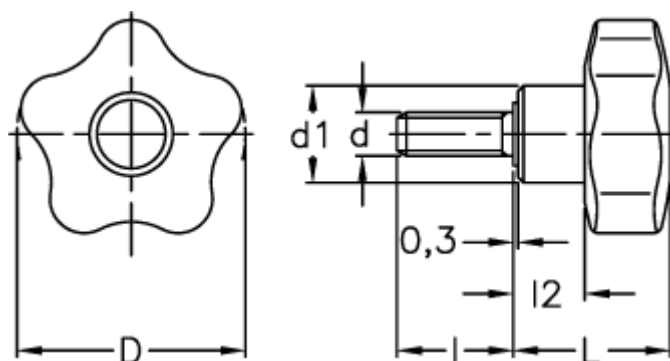

Data Sheet

Article number: 23020698214

Description: E+G Lobe knob
VCT.25 p-M5x10-C4, yellow cap

Measures

D	= 25
d1	= 13
d 6g	= M5
l	= 10
L	= 19.0
l2	= 8